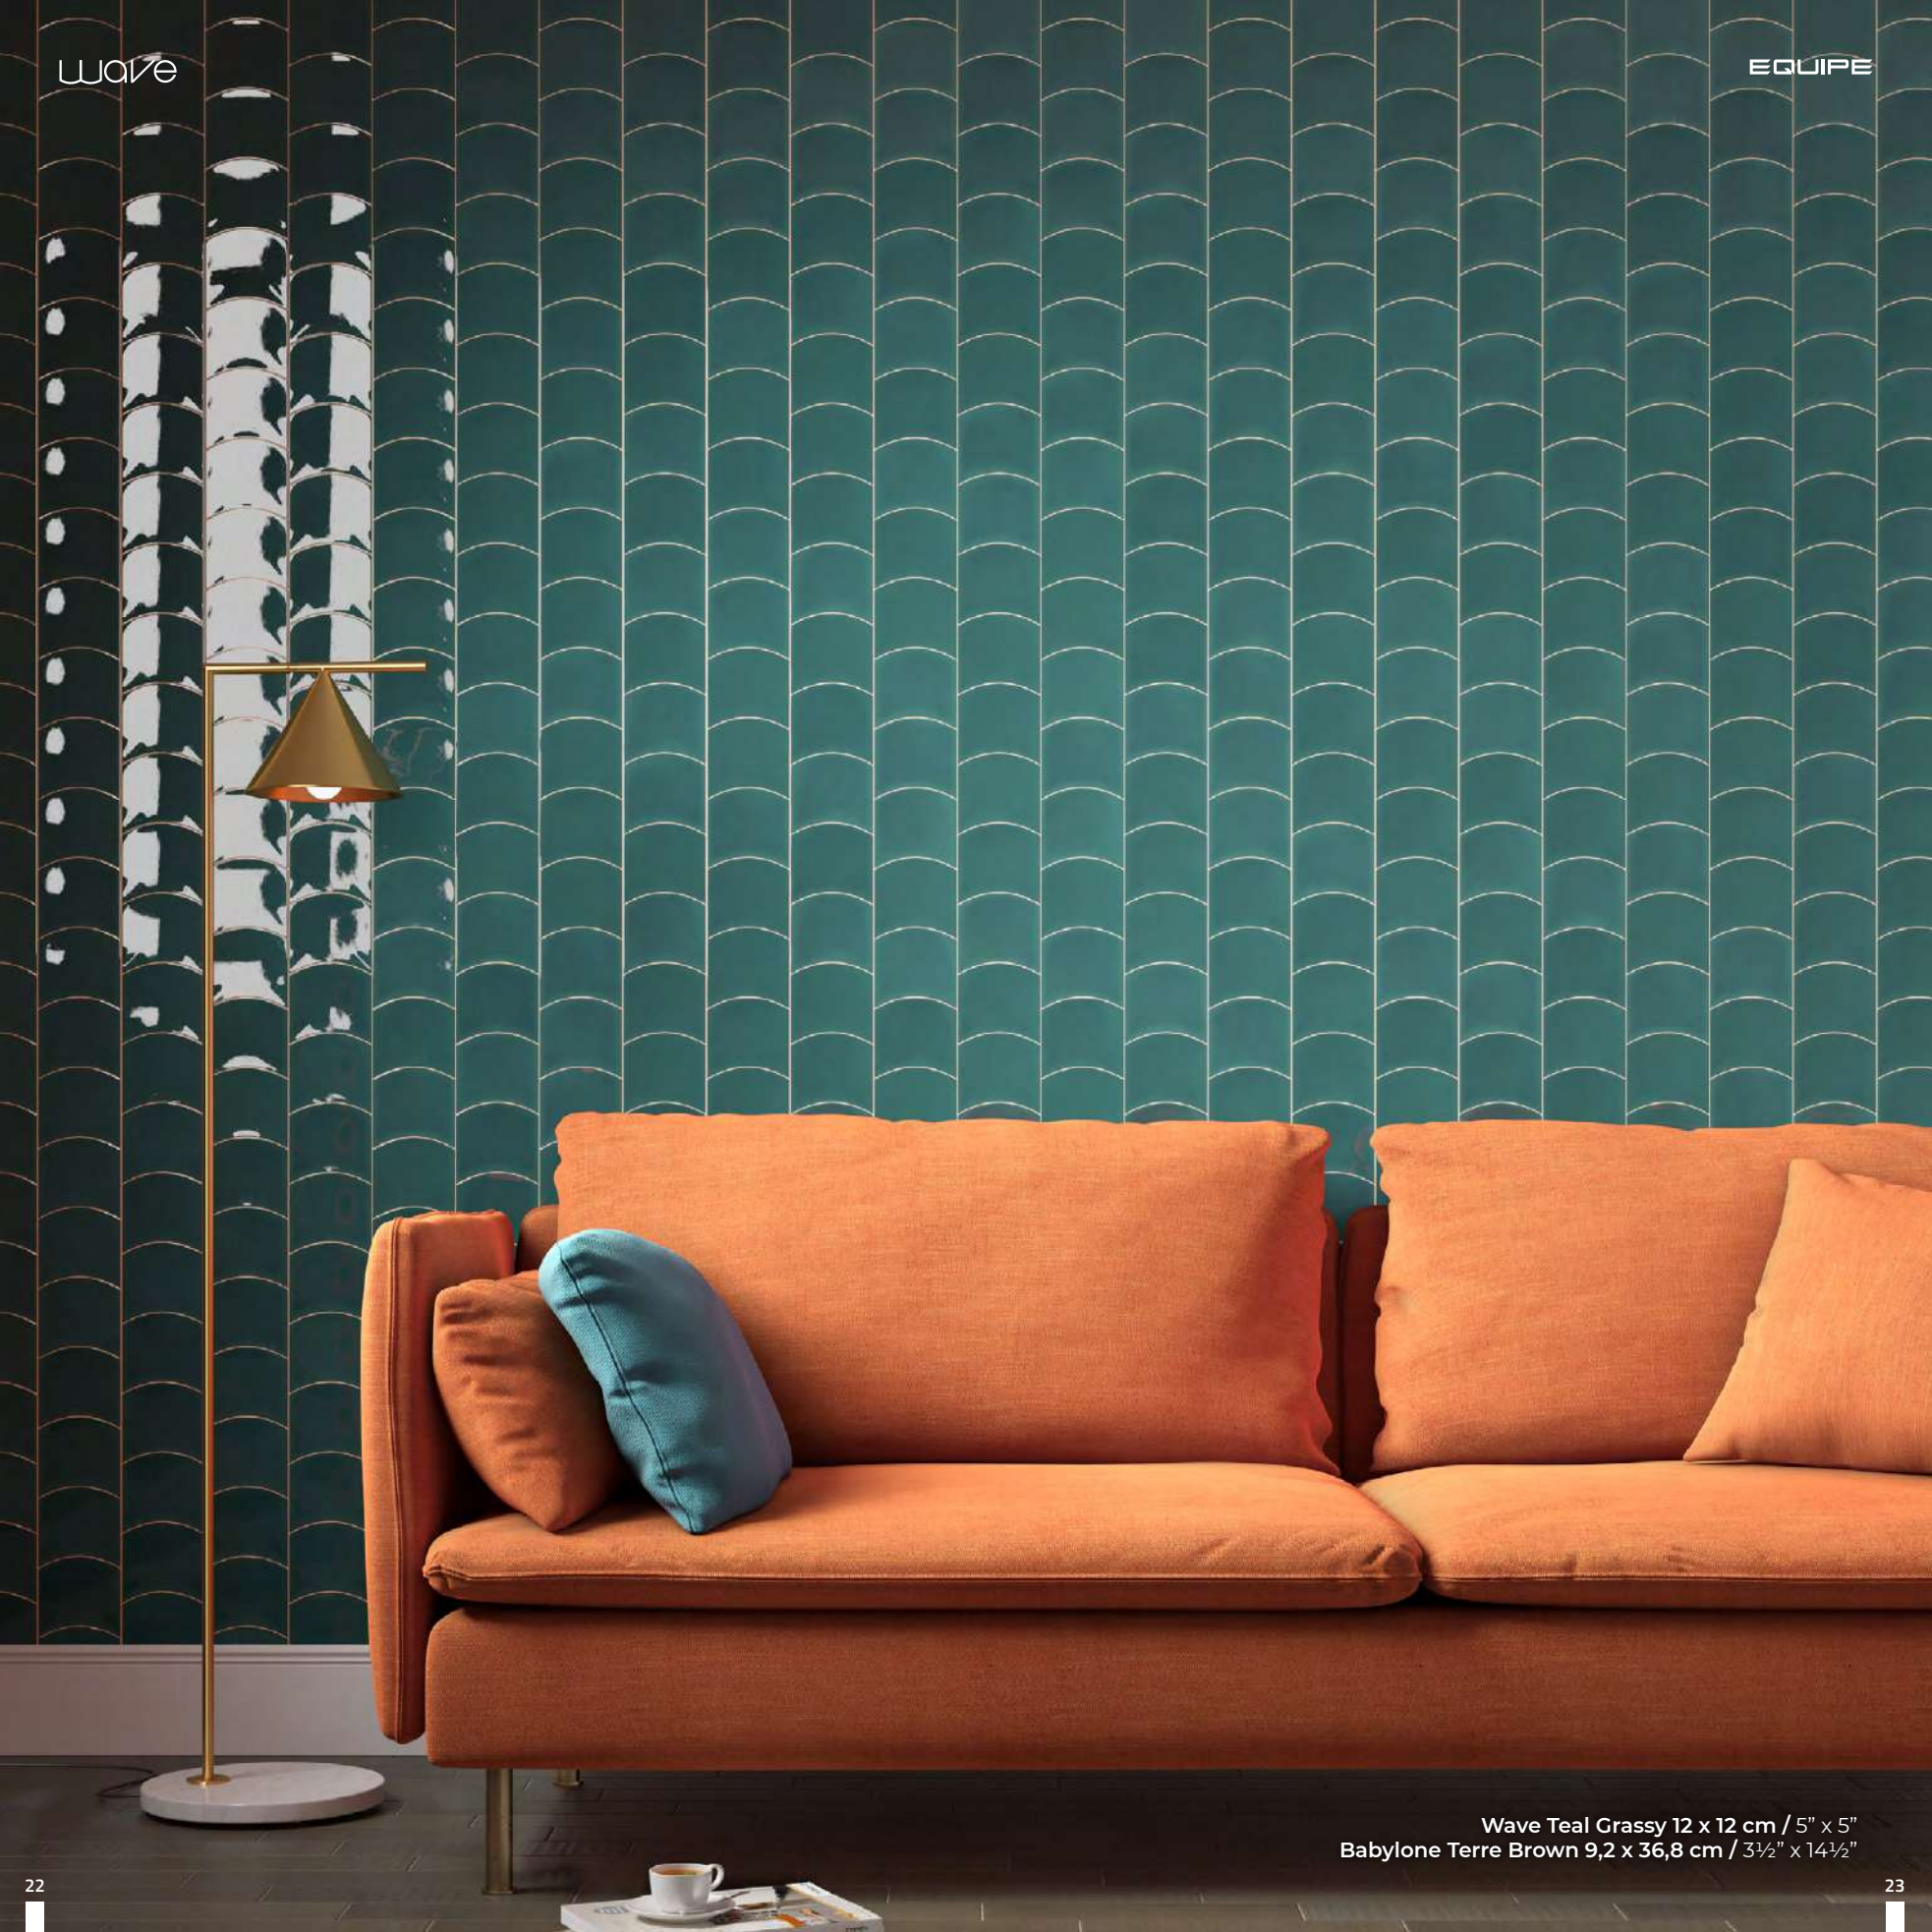

Wave Teal Grassy 12 x 12 cm / 5" x 5"
Babylone Terre Brown 9,2 x 36,8 cm / 3½" x 14½"