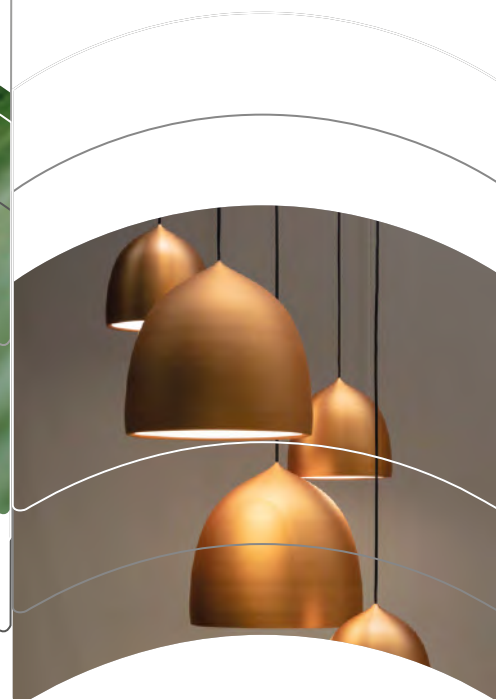

esp

La vuelta a las curvas está entre las tendencias más actuales en la arquitectura. Las líneas rectas dejarán de tener interés y aparecerán arcos y bóvedas en todas las estancias, en muebles y en objetos de decoración.

*La silueta curva y modular de **Wave** recuerda a elementos orgánicos y de la naturaleza, un estilo que aporta el equilibrio y la elegancia de lo natural.*

***Wave** personifica esta nueva tendencia, generando espacios más armoniosos y confortables, entornos acogedores que invitan al descanso y a la tranquilidad.*