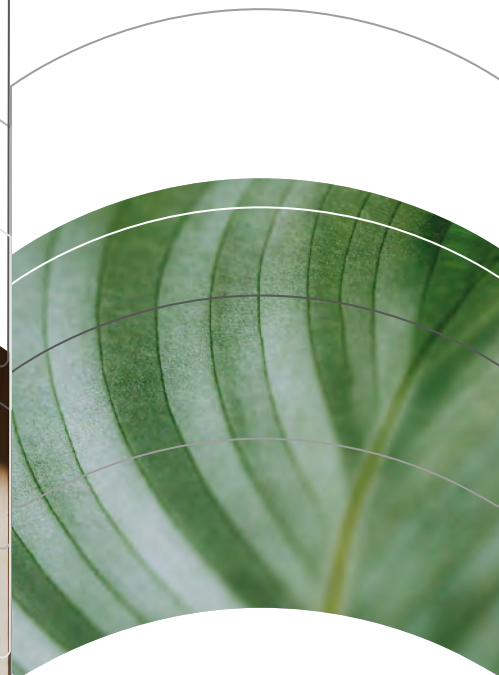

eng

The return to curves is among the most current trends in architecture. Straight lines will cease to be of interest and arches and vaults will appear in all rooms, in furniture and in decorative objects.

*The curved and modular silhouette of **Wave** is reminiscent of organic elements and nature, a style that provides the balance and elegance of nature.*

***Wave** personifies this new trend, generating more harmonious and comfortable spaces, welcoming environments that invite rest and relaxation.*